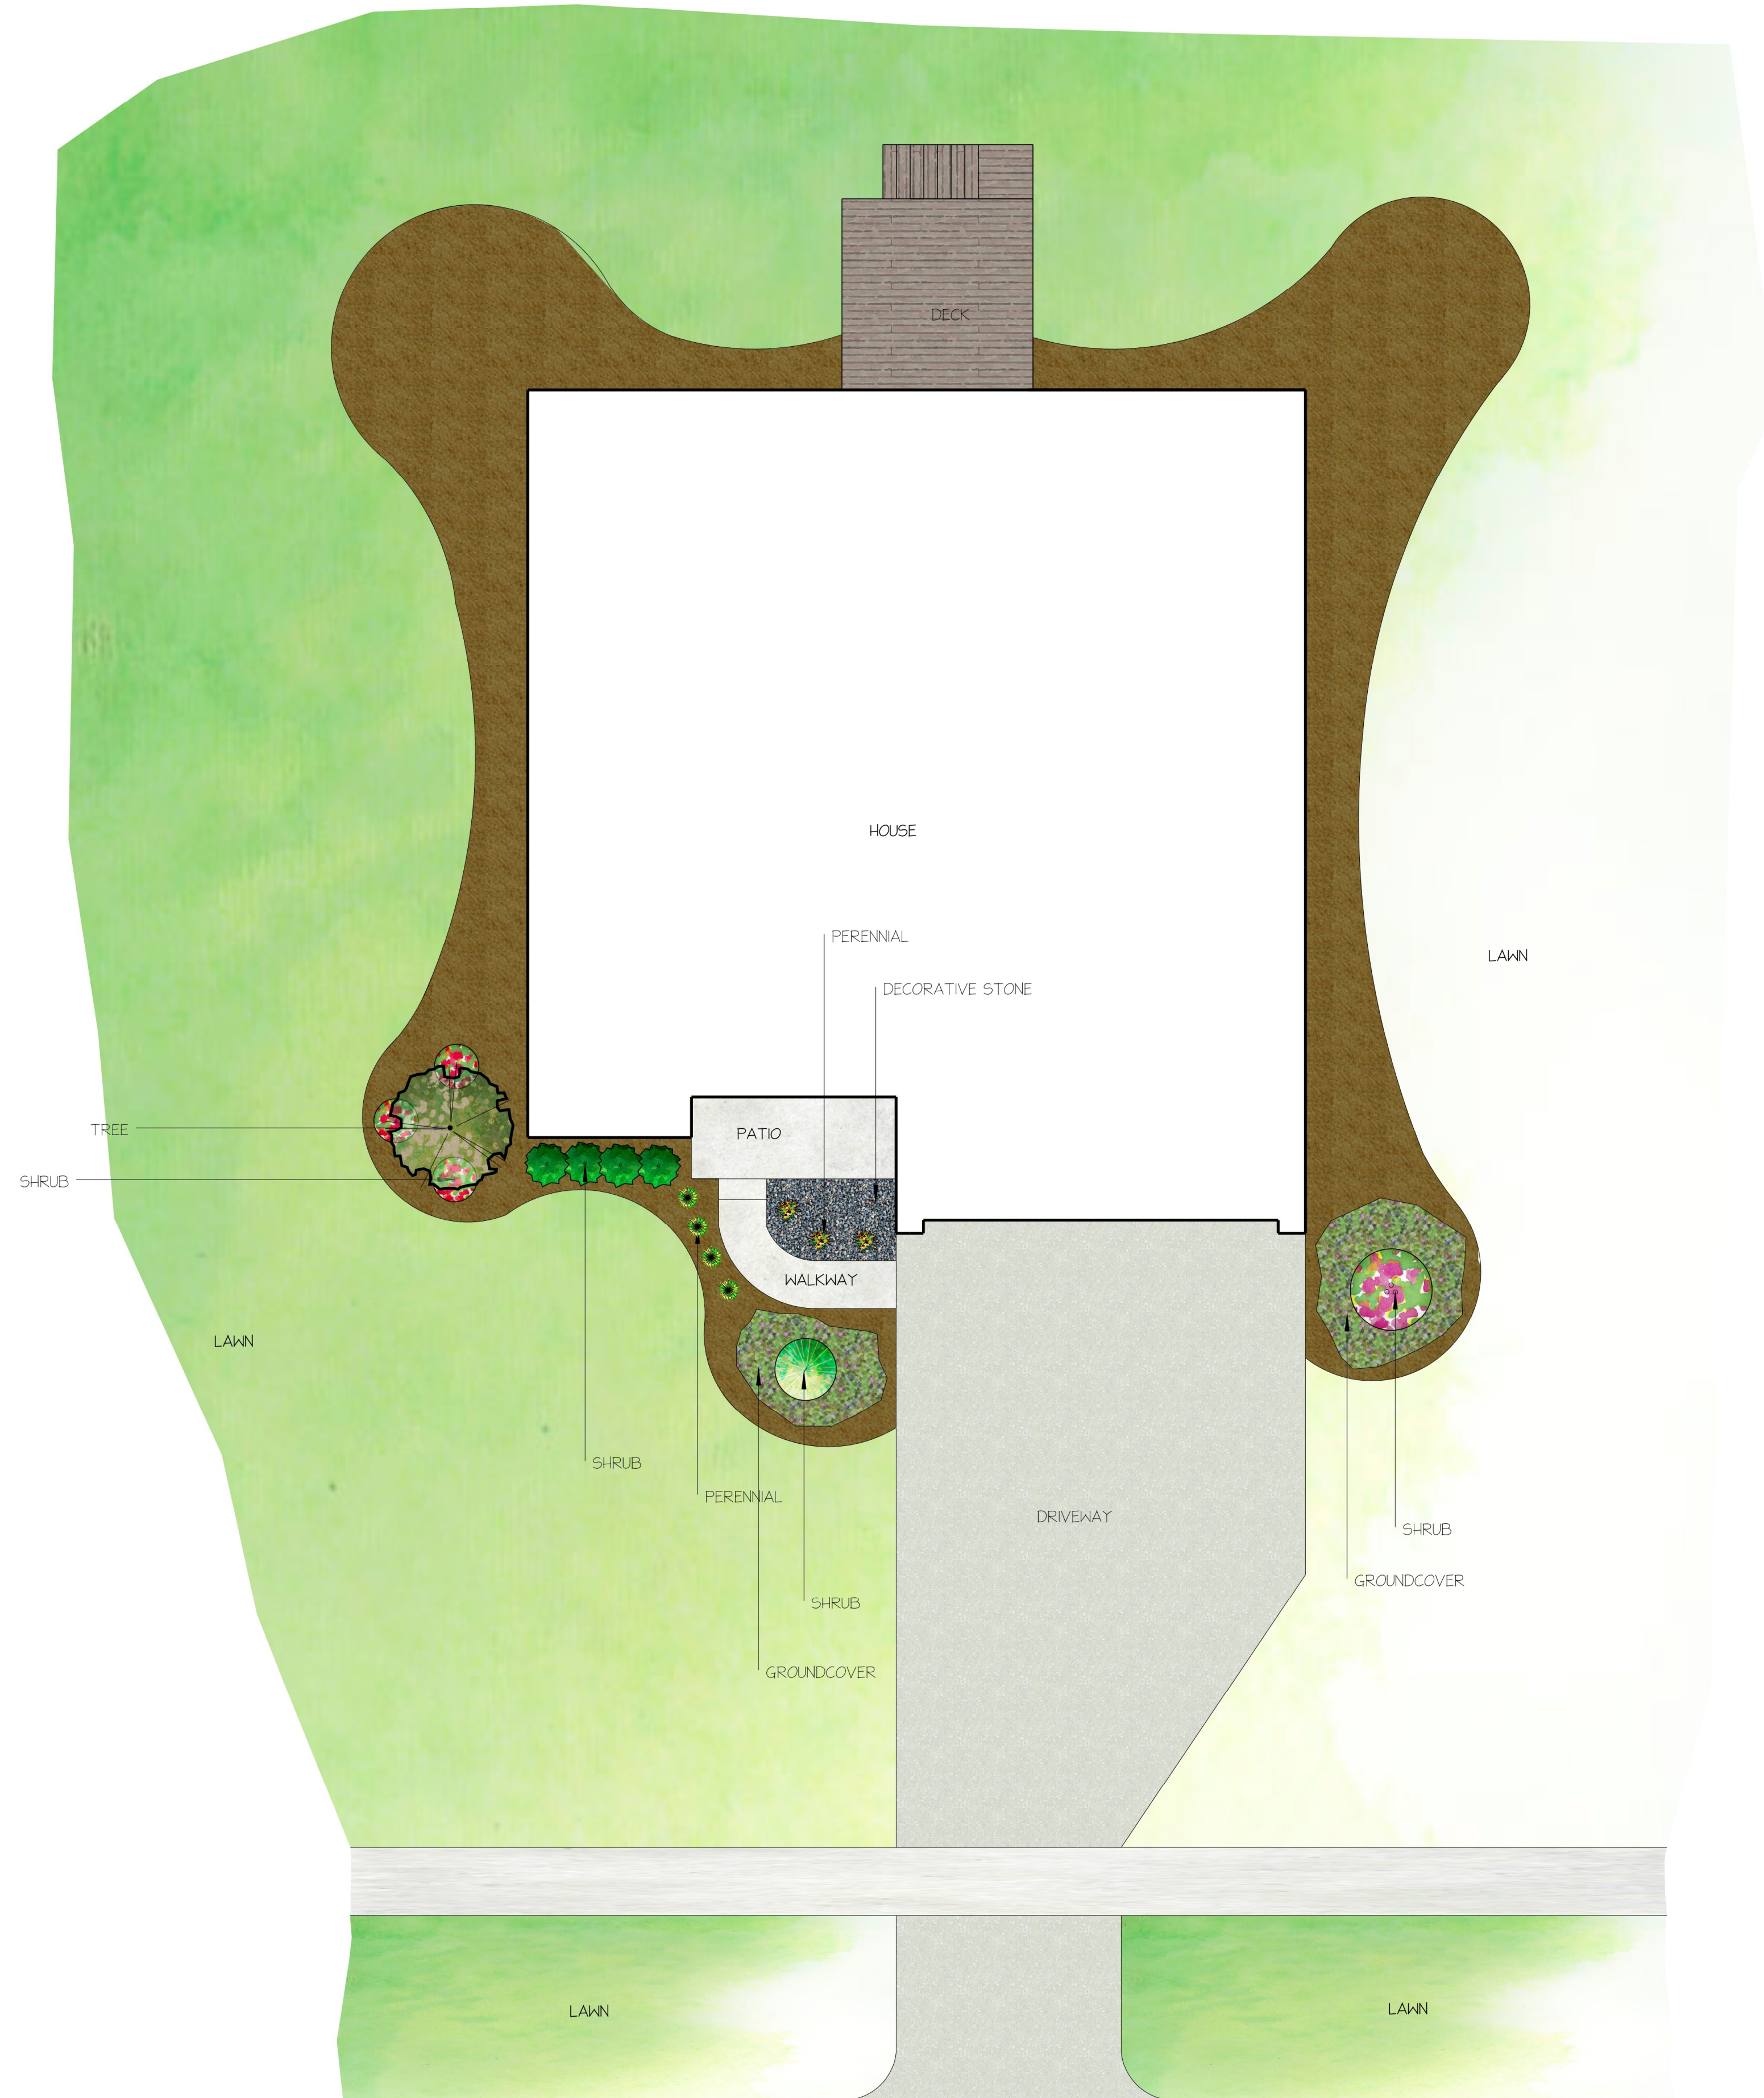

DIY Landscape Design (Better)

SCALE: 1" = 8'
DATE: 3-16-2026
DESIGNED BY: EDWARD MONTYRE